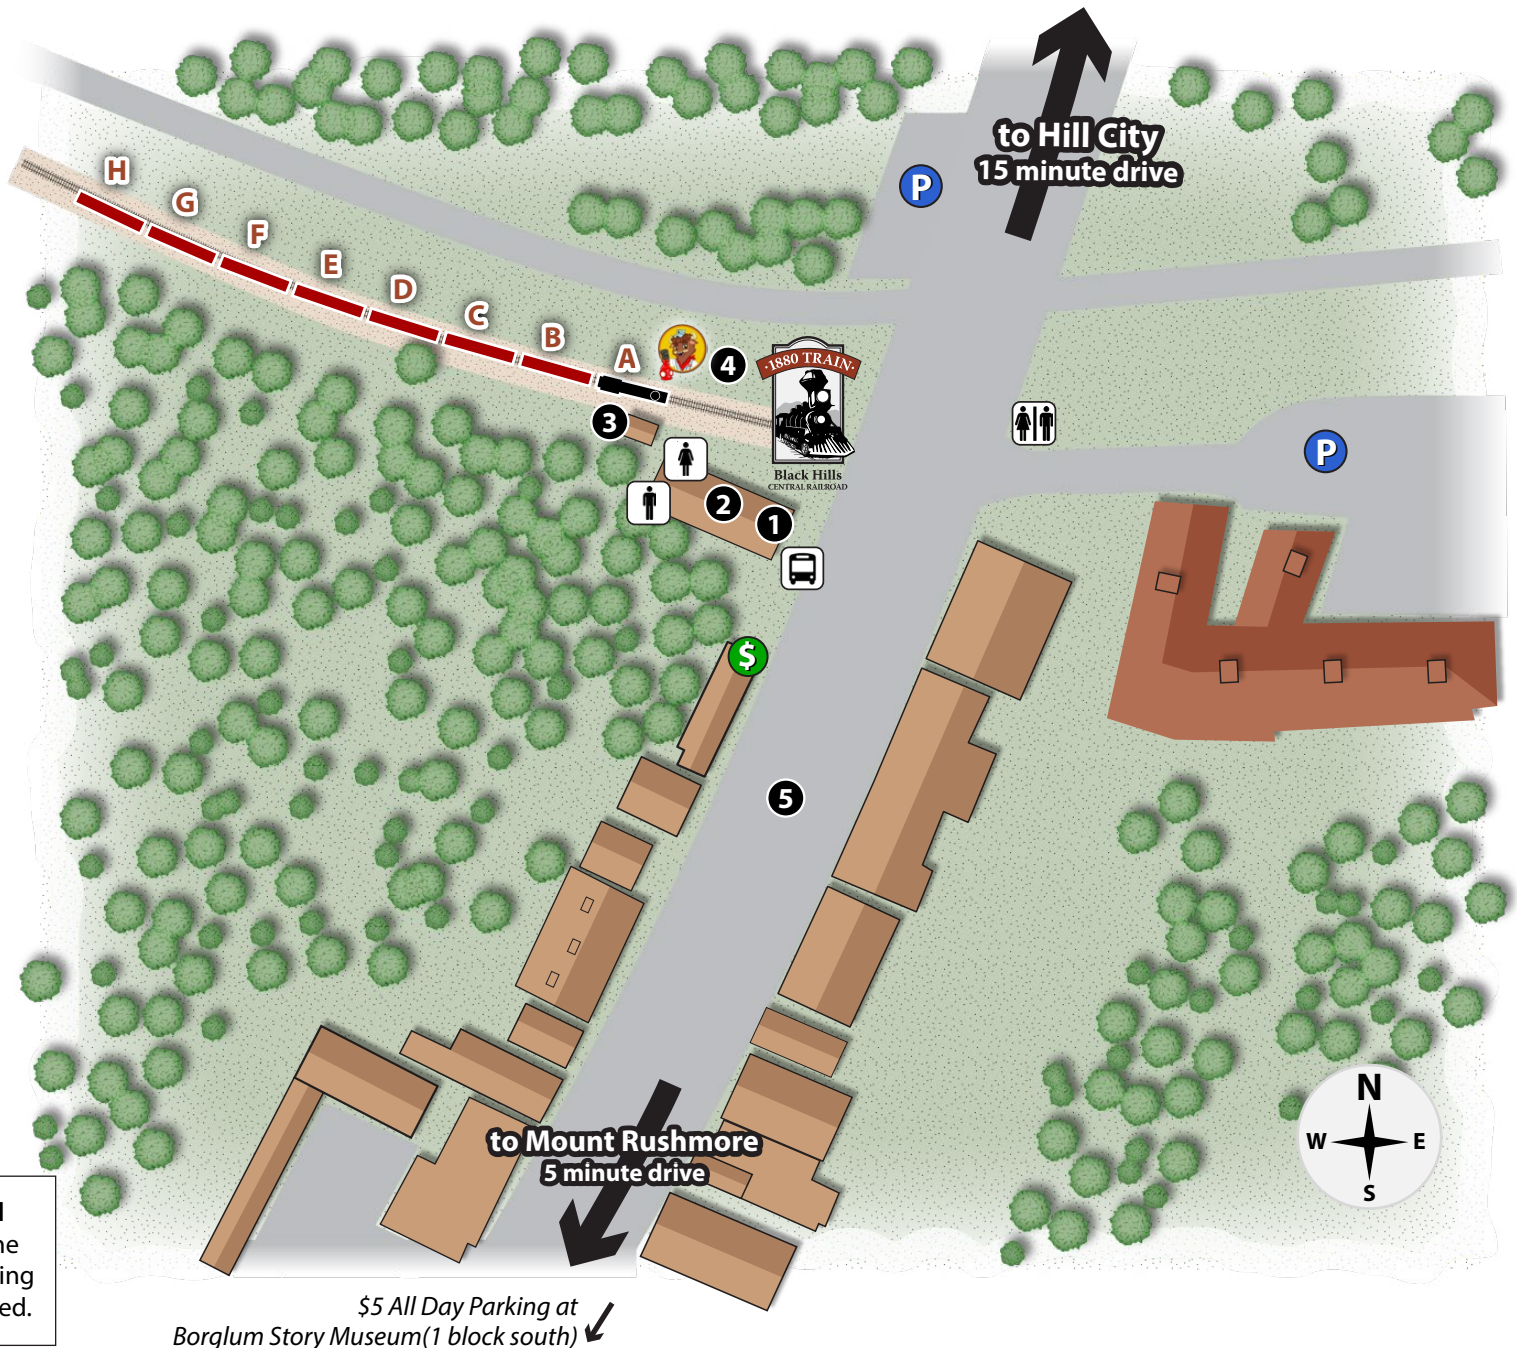

KEYSTONE DEPOT MAP

- 1 Keystone Depot Gift Shop
- 2 Keystone Ticket Counter
- 3 Boarding Area
- 4 Water Tower
- 5 Keystone Main Street
- Restrooms for 1880 TRAIN Guests
- Bus Passenger Drop Off
- 3-hour Free Public Parking
- ATM
- Chug Photo Op

Chug welcomes you to Keystone!

A Engine
 Steam or Diesel
 Please refer to the schedule regarding engine being used.

\$5 All Day Parking at Borglum Story Museum (1 block south)

Please note – car lineups change during the season to accommodate weather. Check online schedule or call if you desire a specific car.